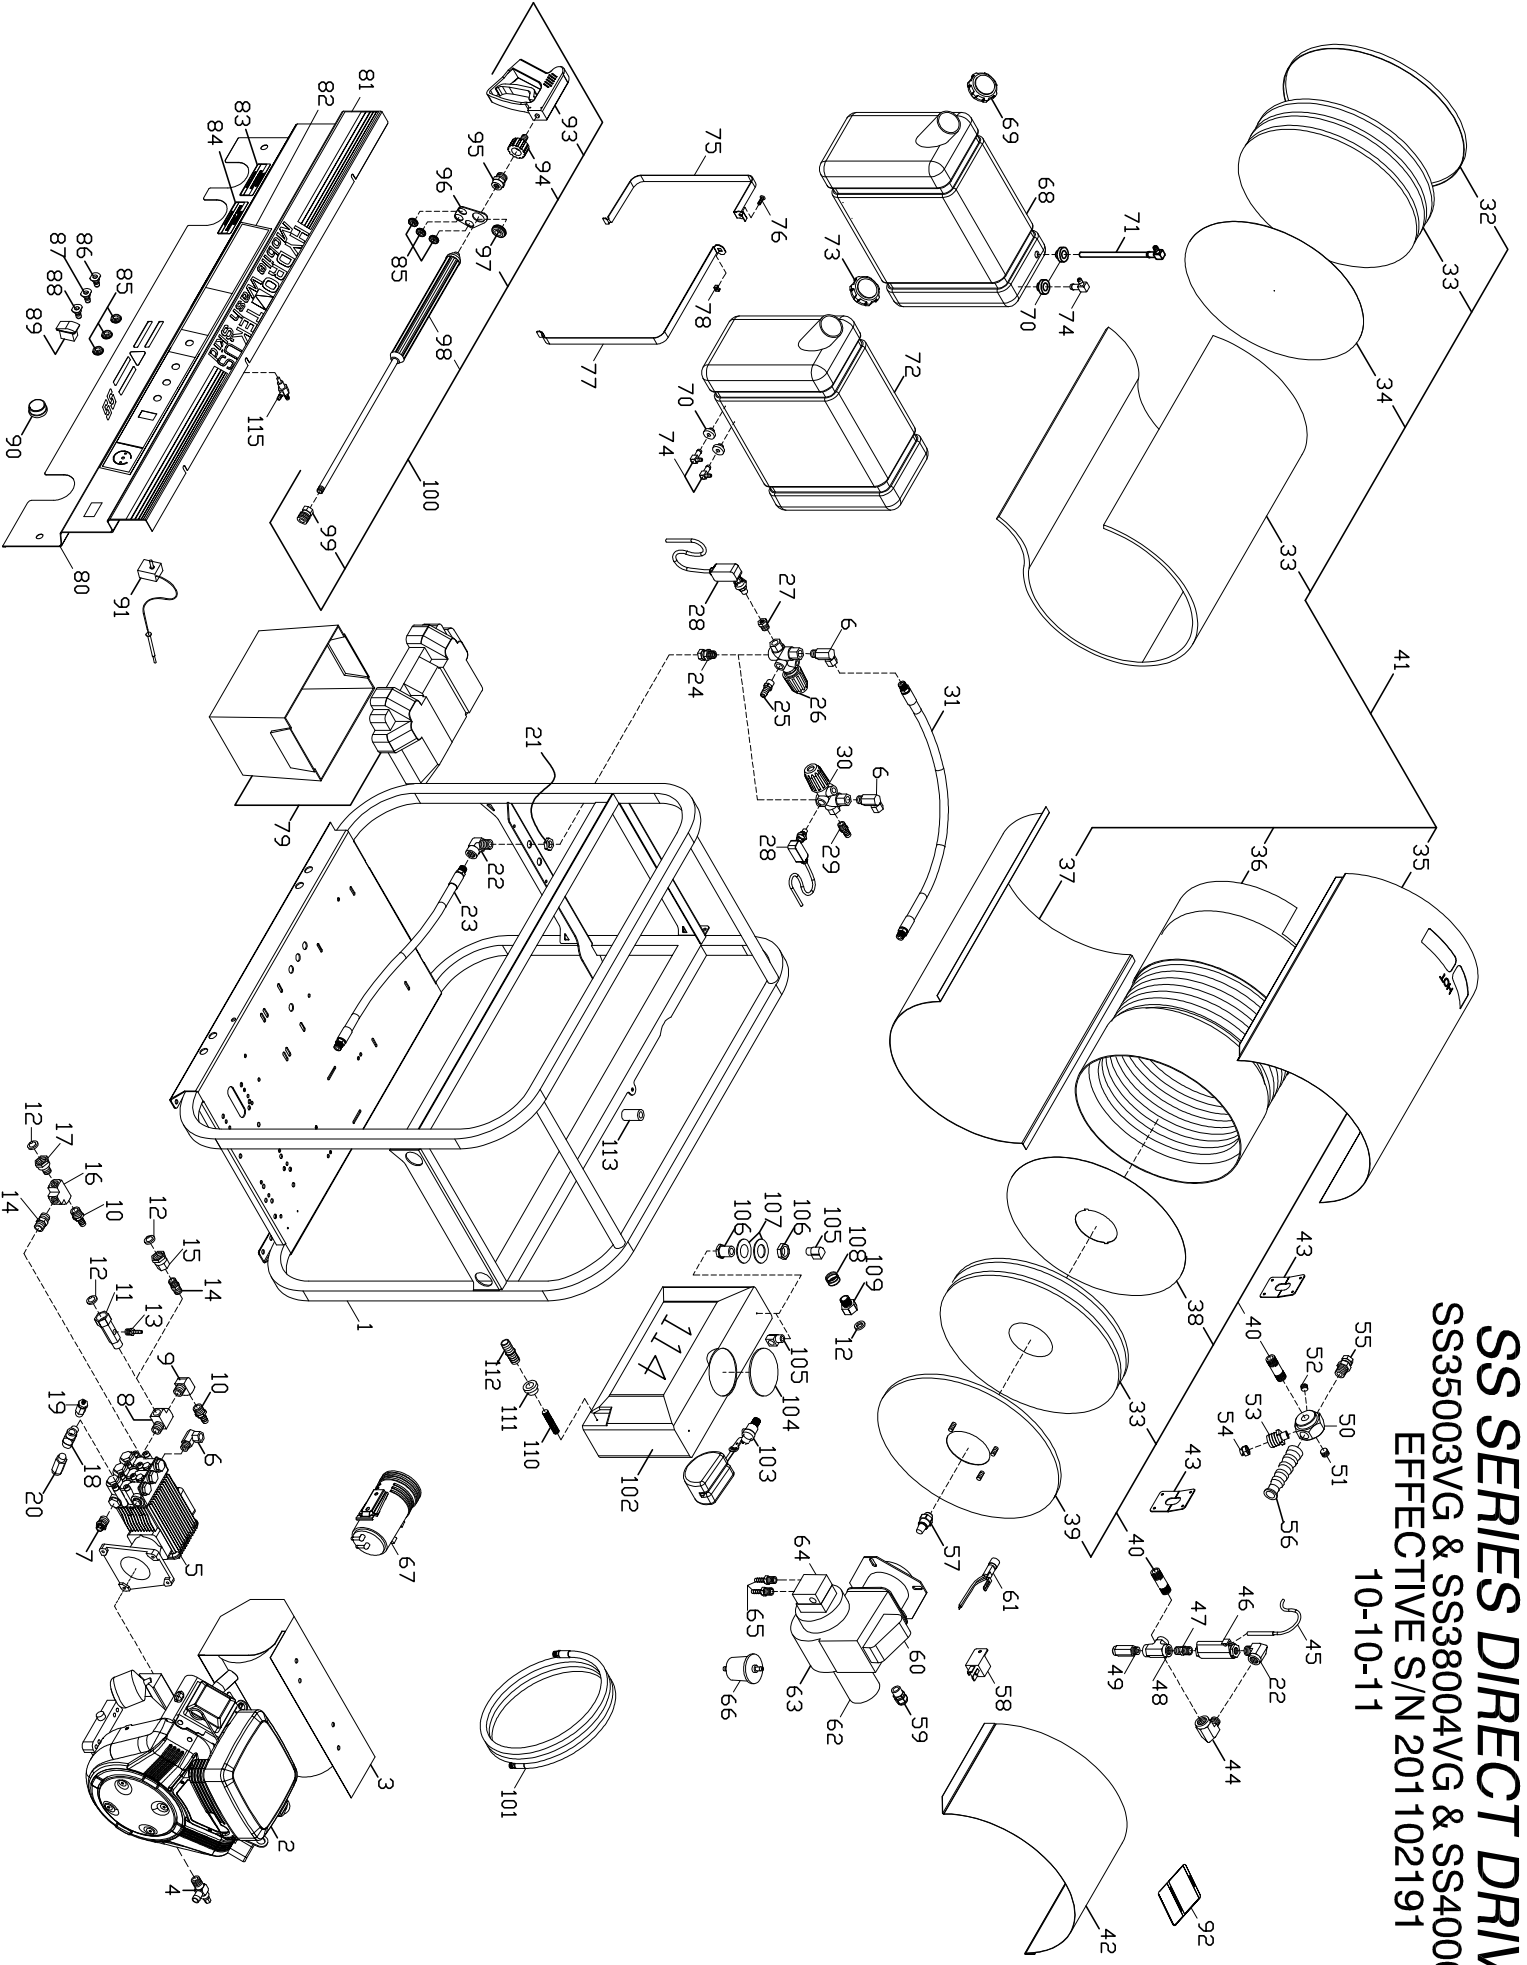

SS SERIES DIRECT DRIVE
SS35003VG & SS38004VG & SS40004VG
EFFECTIVE S/N 201102191
10-10-11

SS35003VG, SS38004VG, SS40004VG (DIRECT DRIVE) PARTS LIST

S/N 201102191

10/10/2011

1	HSS00	FRAME STACKABLE B/D SS ASSEM	41	BC225	COIL ASM 4PK (FLAT END COIL)	81	GLL79	LABEL, HYDRO TEK 47.375 x 3
2	MS145	ENGINE 14hp VANGUARD E/S (SS35003VG,SS38004VG)	42	HHP15	BURNER RAINGUARD-HP-2004	82	GLL23	LABEL, SS PRO BURNER CNTL 24.75
	MS180	ENGINE GAS 16HP VANGUARD E/S (SS40004VG)	43	B2324	COIL NIPPLE RETAINER 1/2in	83	GLL10	LABEL GASOLINE ONLY
3	HSS05	VAN MUFF/HEAT SHIELD LEFT #1	44	DE586	STREET ELL 1/2F x 3/8M STEEL	84	GLL20	LABEL DIESEL FUEL ONLY
4	MS006	OIL DRAIN VALVE 3/8	45	VS003	REED SWITCH	85	HLB09	GROMET NOZZLE HOLDER***
5	PG404	PUMP 4@4000; GENERAL 1 DD	46	VS005	FLOW SWITCH 8 @ 4200 ST5		NQ402	NOZZLE/QDC 04 x 15 (SS38004VG,SS40004VG)
6	DE866	SWIVEL 3/8F x 3/8M 90	47	DB506	NIPPLE 3/8 STEEL	86	NQ352	NOZZLE/QDC 035 x 15 (SS35003VG)
7	UPT46	THERM DUMP VALVE 145f 1/2MPT	48	DE066	TEE 3/8 STEEL		NQ404	NOZZLE/QDC 04 x 40 (SS38004VG,SS40004VG)
8	D6588	STREET TEE 1/2 BRASS (SS38004VG,SS40004VG)	49	UP045	PRESSURE RELIEF 4500+15% 500q	87	NQ354	NOZZLE/QDC 035 x 40 (SS35003VG)
9	D5588	ELBOW, STREET 1/2" BRASS (SS38004VG,SS40004VG)	50	HHA01	HEX MANI OUTLET 1/2 x 1/2 REEL		NQ353	NOZZLE/QDC 035 x 25 (SS38004VG,SS40004VG)
10	D8088	HOSE BARB 1/2 BRASS				88	NQ303	NOZZLE/QDC 03 x 25 (SS35003VG)
			51	D1082	PLUG 1/2 STEEL HEX HEAD FLUSH	89	EC405	ROCKER SWITCH CLR 12V 20A DPST
11	D009M	GARDEN H A 3" LONG 1/2 NPT (SS40004VG)	52	D1061	PLUG 3/8 STEEL HEX HEAD FLUSH	90	ECH70	KNOB; BLUE .25 x 1.50od
12	D0021	SCREEN WASHER GARDEN H A	53	UPB05	ADAPTER FITING-BURST DISC***			
13	D8044	HOSE BARB BRASS 1/4 (SS40004VG)	54	UPB80	BURST DISC 8000psi TORQUE 32-4	91	ECH50	THERMOSTAT; 60-260 1 GP PART=25
14	D2088	NIPPLE 1/2 BRASS (SS35003VG,SS38004VG)	55	DE568	SWIVEL 3/8F x 1/2M STEEL	92	GLL30	MAINTENANCE LABEL 4 x 4
15	D008F	GARDEN H A 1/2 NPT FEM (SS38004VG)	56	ECH75	HEAVY DUTY BEND RESTRICTOR -B	93	VG200	TRIGGER GUN, INSULATED 4000psi
16	D6088	TEE 1/2 BRASS (SS35003VG)	57	BZ225	FUEL NOZZLE 2.25 80B (SS38004VG,SS40004VG)	94	DQ74T	M22 TWIST COUPLER 1/4" MALE
17	D008M	GARDEN H A 1/2 NPT MALE (SS35003VG)		BZ175	FUEL NOZZLE 1.75 80B (SS35003VG)	95	DQ74F	TWIST COUPLER 1/4" PLUG FEM-sut
18	DEB66	BRANCH TEE 3/8 STEEL (SS40004VG)	58	ECC05	RELAY; BURNER 12V 70 AMP	96	HNZ05	NOZZLE HOLDER (FOR WAND)
19	VA010	EZ START VALVE (SS40004VG)	59	EWC08	STRAIN RELIEF 1/2 HEYCO (3/8)	97	HLB30	GROMET; WAND 1"
20	UP045	PRESSURE RELIEF 4500 + 15% (SS40004VG)	60	BMT12	IGNITOR 12V POWERLIGHT W/ MNTING BRCKT	98	VW045	WAND 1/4 x 48in MOLDED GRIP
						99	DQ04S	COUPLER 1/4 SOCK FEM
21	D7061	HEX NUT 3/8 BRASS-REMOTE UNLOADER	61	BMC20	CAD EYE CELL FOR BURNER CONTROL	100	AVGH3	WAND ASSEM 48" MOLDED GRIP W/NOZZLE HOLDER
22	DC568	STREET ELL 3/8 STEEL	62	BM514	BURNER MOTOR 12V BECKETT			
23	DH026	HOSE 3/8 x 30in 5000psi NO WIP	63	BU013	BURNER; BECKET 12V W/SUPPORT	101	DH057	HOSE 3/8 x 50' 4000psi 250f re
24	DE566	SWIVEL 3/8 STEEL	64	BPA15	FUEL PUMP w/SOLENOID		ABMAG	OPERATION PACKET GENERAL PRO (NOT SHOWN)
25	D8068	HOSE BARB 1/2H x 3/8P BRASS (SS38004VG,SS40004VG)	65	D8044	BARB; HOSE 1/4 BRASS* .312 t			
26	UU323	UNLOADER 4350si 8GPM AR (SS38004VG,SS40004VG)	66	BF015	FUEL FILTER; INLINE			
27	DA064	BUSHING 3/8M x 1/4 STEEL (SS38004VG,SS40004VG)	67	WTARB	CARBON CANISTER KIT GAS ENGINE			
28	VS030	PRESSURE SWITCH 4000 1/4" PR16	68	WT07R	FUEL TANK 7.5 GAS RED			
29	D8084	HOSE BARB 1/2H x 1/4 BRASS (SS35003VG)	69	WT08G	GAS CAP NONVENTED RATCHET CARB APPROVED			
30	UU260	UNLOADER; 3600 8GPM ST260 NO S (SS35003VG)	70	DFF04	FUEL TANK BUSHING 1/4			
31	DH032	HOSE 3/8 x 30in 5000psi NO WIP	71	DF599	FUEL TANK ADAPTER w/PLASTIC TUBE			
32	B0029	COIL CAP (FLAT END COIL) NO HOLE	72	WT075	FUEL TANK 7.5 DIESEL CLEAR*	102	WT040	TANK FLAT 4 GAL HD LINEAR (NO HOLES)
33	BN053	INSUL BLKT 50sq' 1/2 x 24 8# 25'	73	WT08D	LARGE DIESEL CAP, VENTED, w/RATCHET	103	VVF08	FLOAT VALVE 3/8 BRASS
34	BN125	INSUL DISC RETAINER 17.5DIA	74	DFE04	FUEL TANK ELL 1/4	104	HH400	FLOAT TANK COVER HINGED
35	B0089	COIL WRAP (FLAT END COIL) TOP	75	HFC01	TANK STRAP #1 - 16 GA SS	105	D5566	STREET ELL 3/8 BRASS
36	BC480	COIL, 4PK SCH 80	76	FB410	BOLT 1/4 x 3/4 PHIL HD SS	106	D7520	PANEL FITTING 3/4 BRASS
37	B0088	COIL WRAP (FLAT END COIL) BOTTOM	77	HFC03	TANK STRAP #3 - 16 GA SS	107	FW701	FLOAT TANK WASHER 1.75od 14GA SS
38	BN126	INSUL DISC RETAINER 17.5 DIA. W/HOLE	78	FNS04	1/4 - 20 SQUARE SPEED NUT	108	D0010	SPRING GARDEN H A
39	B0017	END CAP (FLAT END COIL) 18in BURNER	79	HB100	BATTERY BOX ATTWOOD G24 (LARGE)	109	D006M	GARDEN H A 3/8 NPT MALE
						110	DFF10	WATER TANK BUSHING
						111	VF050	STRAINER TUBE FOR FLOAT TANK
						112	D1010	SPLICE 5/8 BRASS
						113	HSS20	FLOAT TANK SPACER (SS SERIES)
						114	WT046	FLOAT TANK ASM w/VALVE / FILTER